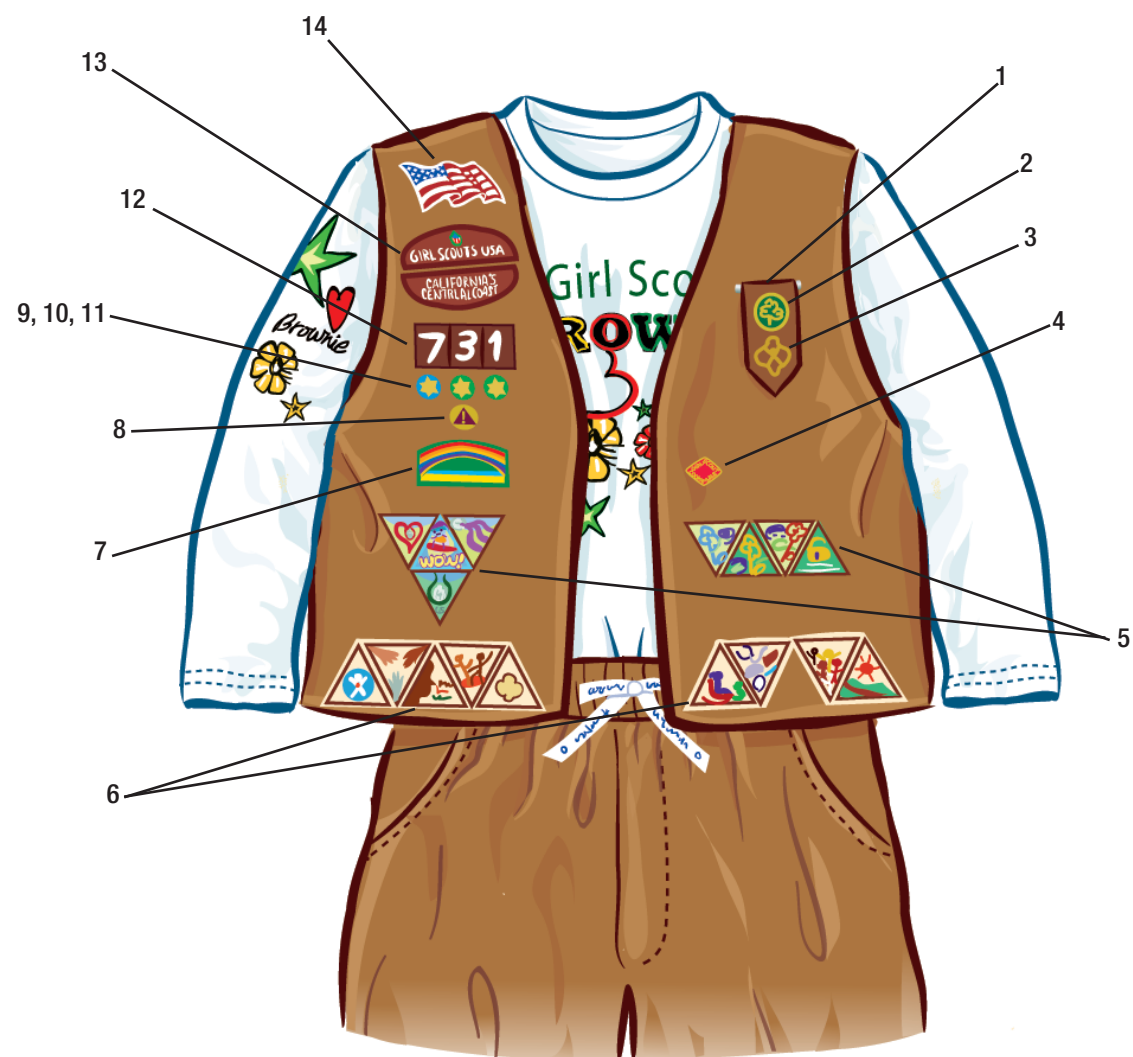

Girl Scout Brownie Vest

- | | |
|----------------------------------------|----------------------------------------|
| 1. Brownie Insignia Tab | 8. Safety Award Pin |
| 2. World Trefoil Pin | 9. Membership Star |
| 3. Brownie Membership Pin | 10. Disc for Membership Star-blue |
| 4. Cookie Sale Activity Pin | 11. Disc for Membership Star-green |
| 5. Brownie Journey Award Patch Set | 12. Iron-On Troop Numerals |
| 6. Brownie Try-Its | 13. Brownie Council Identification Set |
| 7. Bridge to Brownie Girl Scouts Award | 14. Wavy American Flag Patch |

Girl Scout Brownie Sash

- | | |
|----------------------------------------|----------------------------------------|
| 1. Brownie Insignia Tab | 8. Safety Award Pin |
| 2. World Trefoil Pin | 9. Membership Star |
| 3. Brownie Membership Pin | 10. Disc for Membership Star-blue |
| 4. Brownie Try-Its | 11. Disc for Membership Star-green |
| 5. Brownie Journey Award Patch Set | 12. Iron-On Troop Numerals |
| 6. Cookie Sale Activity Pin | 13. Brownie Council Identification Set |
| 7. Bridge to Brownie Girl Scouts Award | 14. Wavy American Flag Patch |