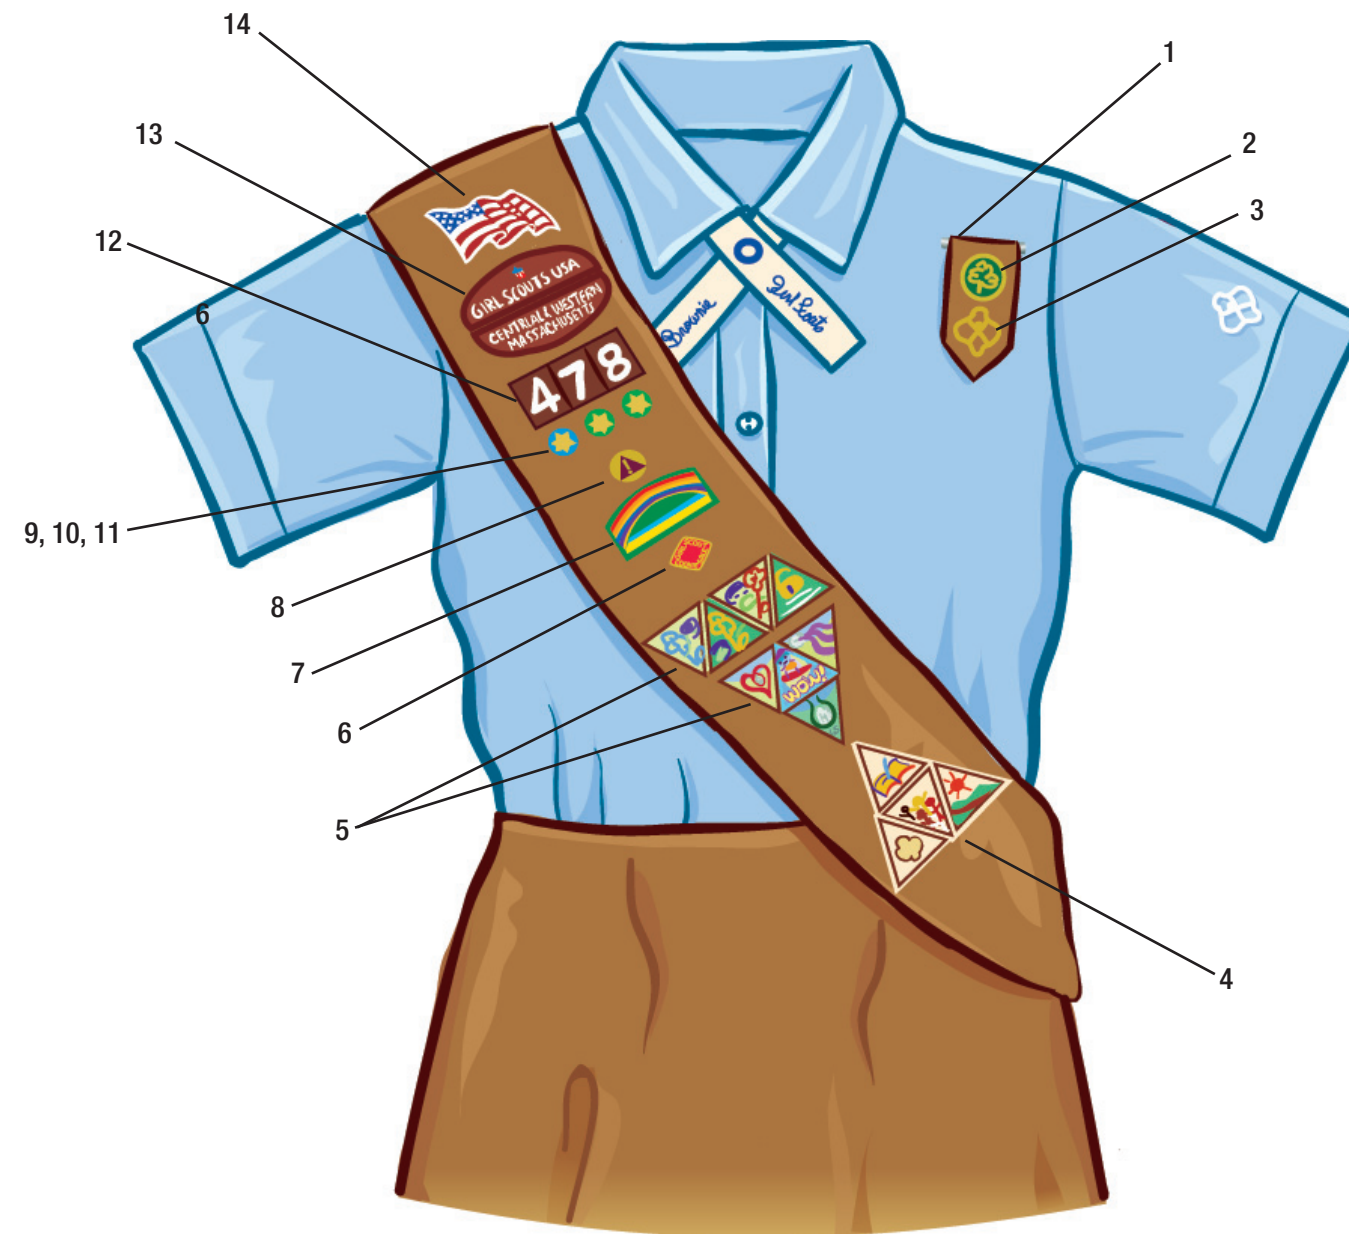

Girl Scout Brownie Vest

- | | |
|----------------------------------------|----------------------------------------|
| 1. Brownie Insignia Tab | 8. Safety Award Pin |
| 2. World Trefoil Pin | 9. Membership Star |
| 3. Brownie Membership Pin | 10. Disc for Membership Star-blue |
| 4. Cookie Sale Activity Pin | 11. Disc for Membership Star-green |
| 5. Brownie Journey Award Patch Set | 12. Iron-On Troop Numerals |
| 6. Brownie Try-Its | 13. Brownie Council Identification Set |
| 7. Bridge to Brownie Girl Scouts Award | 14. Wavy American Flag Patch |

Girl Scout Brownie Sash

- | | |
|----------------------------------------|----------------------------------------|
| 1. Brownie Insignia Tab | 8. Safety Award Pin |
| 2. World Trefoil Pin | 9. Membership Star |
| 3. Brownie Membership Pin | 10. Disc for Membership Star-blue |
| 4. Brownie Try-Its | 11. Disc for Membership Star-green |
| 5. Brownie Journey Award Patch Set | 12. Iron-On Troop Numerals |
| 6. Cookie Sale Activity Pin | 13. Brownie Council Identification Set |
| 7. Bridge to Brownie Girl Scouts Award | 14. Wavy American Flag Patch |